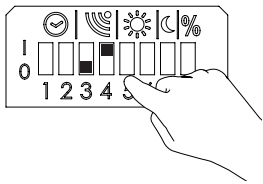

INTERNATIONAL
 SG Lighting Co Ltd.
 Tel: +86 769 88 49 20 82
 cindy@sgdgc.com
 www.sg-as.com

Motion sensitivity

Sensitivity	3	4
High	1	1
Medium	0	1
Low	1	0
Off	0	0

1

2

3

Daylight sensitivity

Sensitivity	5	6
Low	1	1
Medium	0	1
High	1	0
Off	0	0