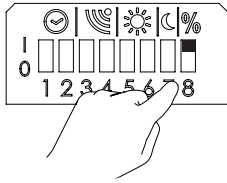

1

2

3

Midnight cut

~00:00 - 05:00 AM

~00:00 - 05:00 AM

Light levels - Basic light and max light

1

2

Basic light

3

4

Maximum light level

5

Light levels - Midnight cut

1