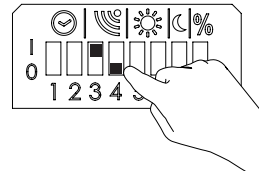

INTERNATIONAL
 SG Lighting Co Ltd.
 Tel: +86 769 88 49 20 82
 cindy@sgdgc.com
 www.sg-as.com

Motion sensitivity

Sensitivity	3	4
High	1	1
Medium	0	1
Low	1	0
Off	0	0

1

2

3

Daylight sensitivity

Sensitivity	5	6
Low	1	1
Medium	0	1
High	1	0
Off	0	0