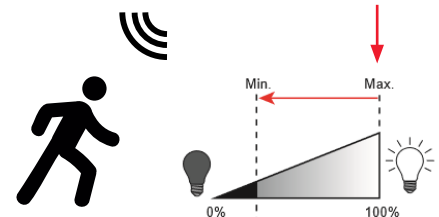

1

2

3

Midnight cut

~00:00 - 05:00 AM

~00:00 - 05:00 AM

Light levels - Basic light and max light

1

2

Basic light

3

4

Maximum light level

5

Light levels - Midnight cut

1