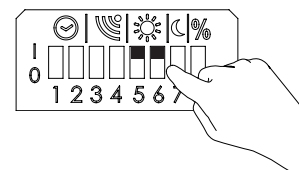

Motion sensitivity

Sensitivity	3	4
High	1	1
Medium	0	1
Low	1	0
Off	0	0

1

2

3

Daylight sensitivity

Sensitivity	5	6
Low	1	1
Medium	0	1
High	1	0
Off	0	0

1

2

3

Midnight cut

~00:00 - 05:00 AM

~00:00 - 05:00 AM