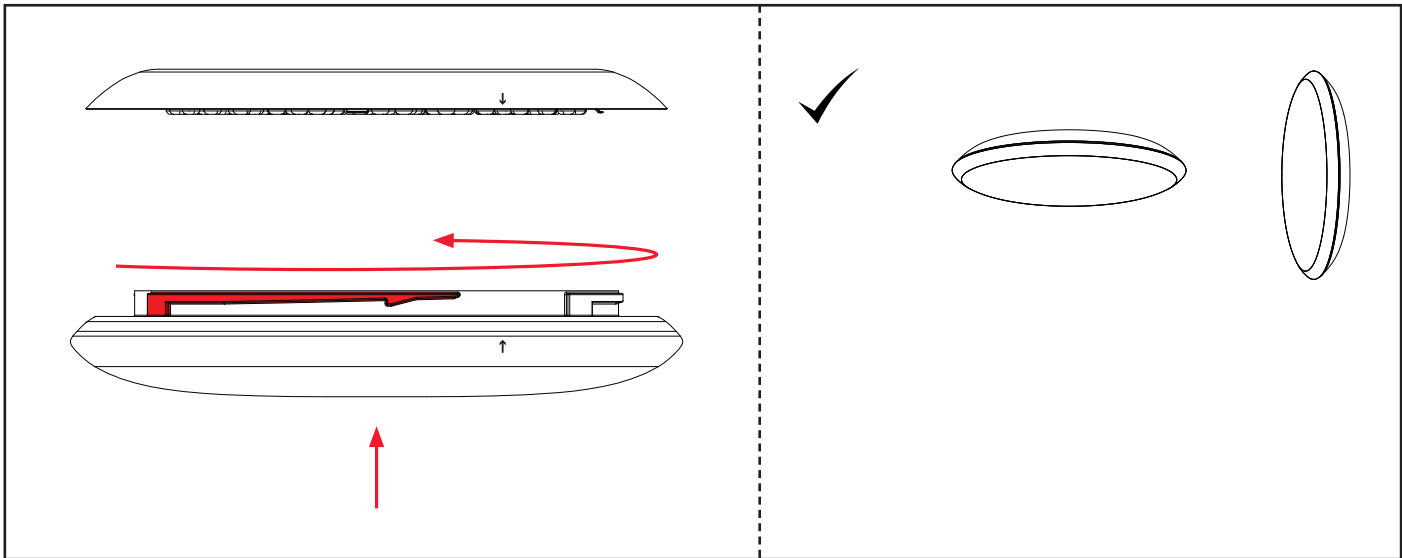

Dipswitch

Frosta 330

	ON	ON	ON	Standard	ON	ON
mA	200	250	300	350	400	450
lm	57%	71%	86%	100%	-	-

Frosta 480

	ON	ON	ON	ON	ON	Standard
mA	200	250	300	350	400	450
lm	44%	56%	67%	78%	89%	100%

Sensor Dim

Motion and daylight