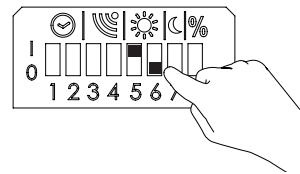

Daylight sensitivity

Sensitivity	5	6
Low	1	1
Medium	0	1
High	1	0
Off	0	0

1