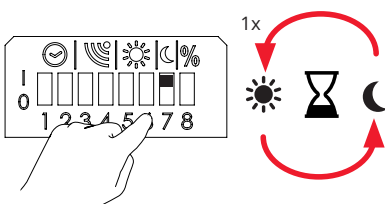

1

2

3

Midnight cut

~00:00 - 05:00 AM

~00:00 - 05:00 AM

Light levels - Basic light and max light

1

2

Basic light

3

4

Maximum light level

5

Light levels - Midnight cut

1