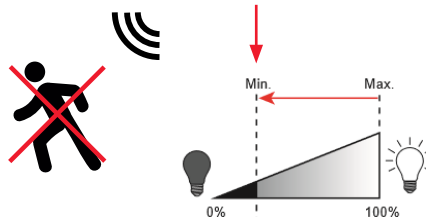

1

2

3

Midnight cut

~00:00 - 05:00 AM

~00:00 - 05:00 AM

Light levels - Basic light and max light

1

2

Basic light

3

4

Maximum light level

5

Light levels - Midnight cut

1