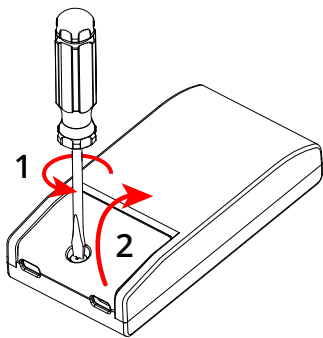

Dipswitch

Frosta 330

	ON	ON	ON	Standard	ON	ON
mA	200	250	300	350	400	450
lm	57%	71%	86%	100%	-	-

Frosta 480

	ON	ON	ON	ON	ON	Standard
mA	200	250	300	350	400	450
lm	44%	56%	67%	78%	89%	100%

Sensor Dim

Motion and daylight