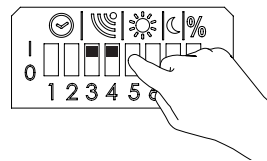

INTERNATIONAL
 SG Lighting Co Ltd.
 Tel: +86 769 88 49 20 82
 cindy@sgdgc.com
 www.sg-as.com

Motion sensitivity

Sensitivity	3	4
High	1	1
Medium	0	1
Low	1	0
Off	0	0

1

2

3

Daylight sensitivity

Sensitivity	5	6
Low	1	1
Medium	0	1
High	1	0
Off	0	0