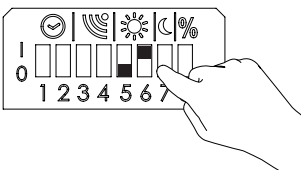

Motion sensitivity

Sensitivity	3	4
High	1	1
Medium	0	1
Low	1	0
Off	0	0

1

2

3

Daylight sensitivity

Sensitivity	5	6
Low	1	1
Medium	0	1
High	1	0
Off	0	0

1

2

3

Midnight cut

~00:00 - 05:00 AM

~00:00 - 05:00 AM