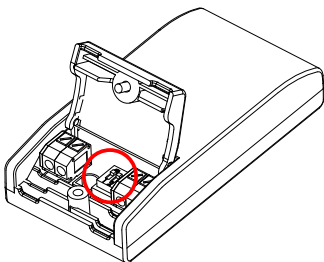

Dipswitch

Frosta 330

	ON	ON	ON	Standard	ON	ON
mA	200	250	300	350	400	450
lm	57%	71%	86%	100%	-	-

Frosta 480

	ON	ON	ON	ON	ON	Standard
mA	200	250	300	350	400	450
lm	44%	56%	67%	78%	89%	100%

Sensor Dim

Motion and daylight